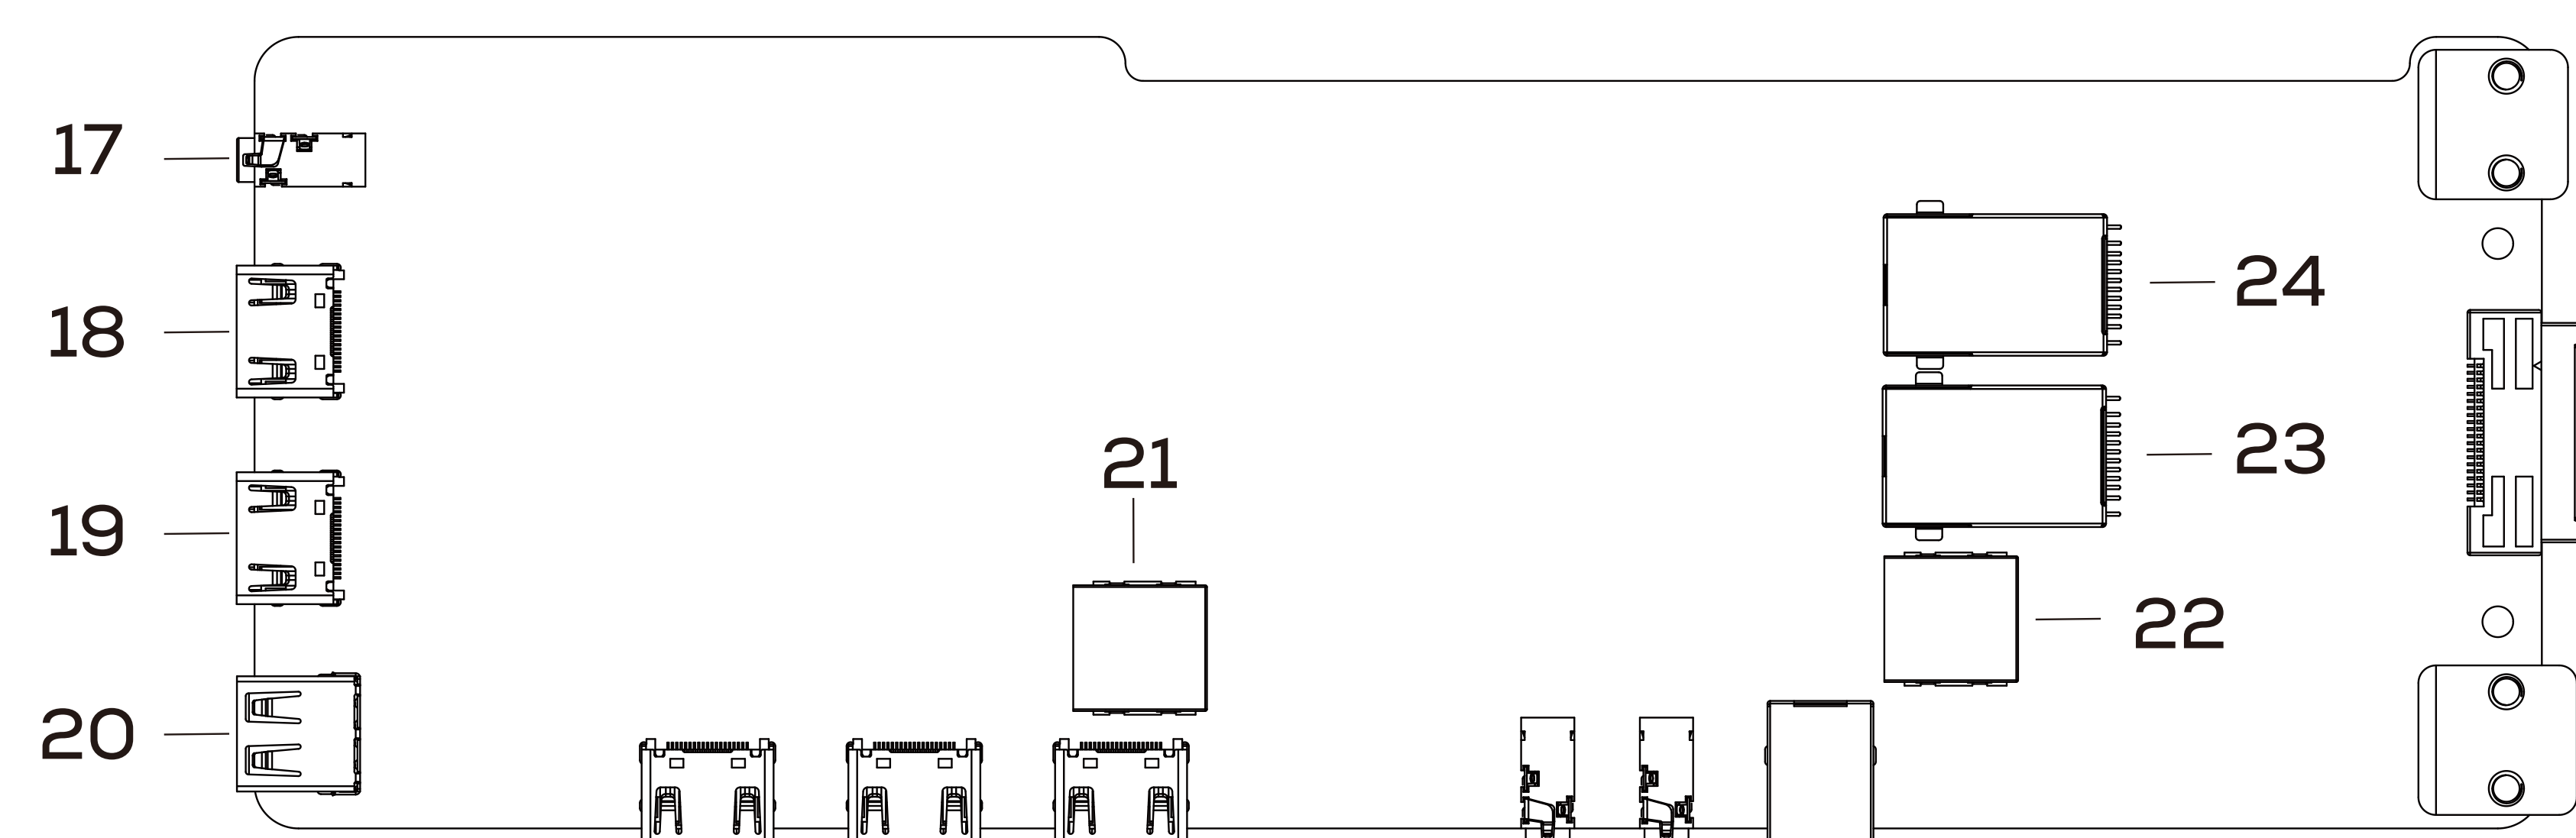

Built-in Interface

Forward Facing

NO.	Description
1	Light Sensor (intelligent space sensing, allowing for automatic brightness adjustment)
2	IR
3	Type C
4	USB 3.0
5	USB 3.0
6	Menu Button (including brightness, color temperature, contrast, sound, signal source and other sub-menus)
7	Bright/OK (1.When the menu is Not called up, it is the brightness adjustment button,and the + and - keys are used to adjust the brightness; 2.When the menu is called up, it is used as confirm button.)
8	1. In the brightness adjustment mode, it is the brightness reduction key; 2. When the Menu is called up, it is the left/down/minus key 3. The default is the volume down button
9	1. In the brightness adjustment mode, it is the brightness increase key; 2. When the menu is called up, it is the right/up/Add key; 3. The default is the volume up button.
10	Standby/Wake up button, dual-color indicator light (red/blue)

Downward Facing

Internal

NO.	Description
11	HDMI Input (HDMI 1.4)
12	HDMI Input (HDMI 1.4)
13	HDMI Output (HDMI 2.0)
14	3.5mm Audio Output
15	3.5mm Audio Input
16	USB Out (The computer can access to USB devices connected to panel , when connected to the Raptor through HDMI input and USB out at the same time)
17	3.5mm Audio Output
18	HDMI Input (HDMI 2.0, supports CEC)
19	HDMI Input (HDMI 1.4)
20	USB 2.0
21	RJ45 (Support RS232 Protocol)
22	RJ45 (with POE+ up to 30W, for Connection with MAXHUB PTZ Camera)
23	RJ45 OPS LAN
24	RJ45 Android LAN