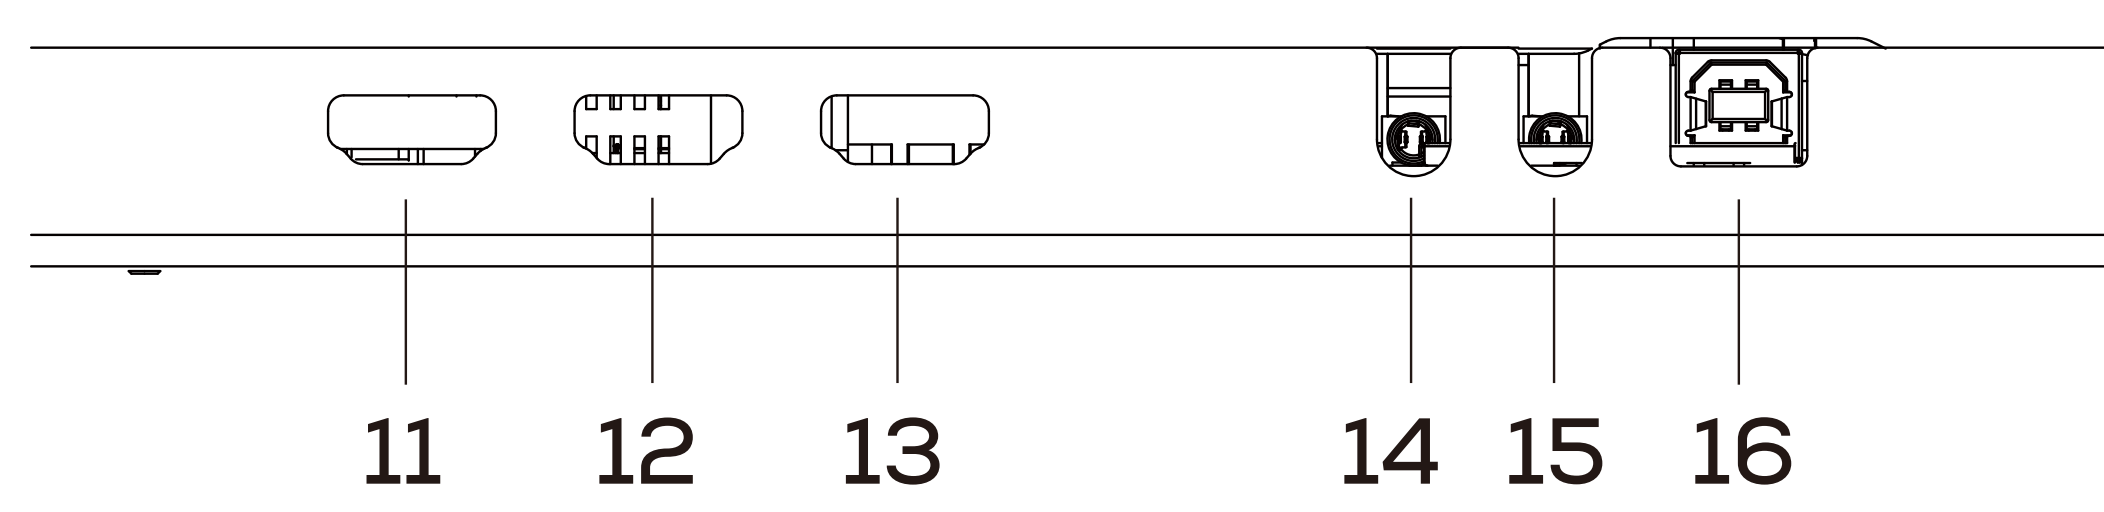

Downward Facing