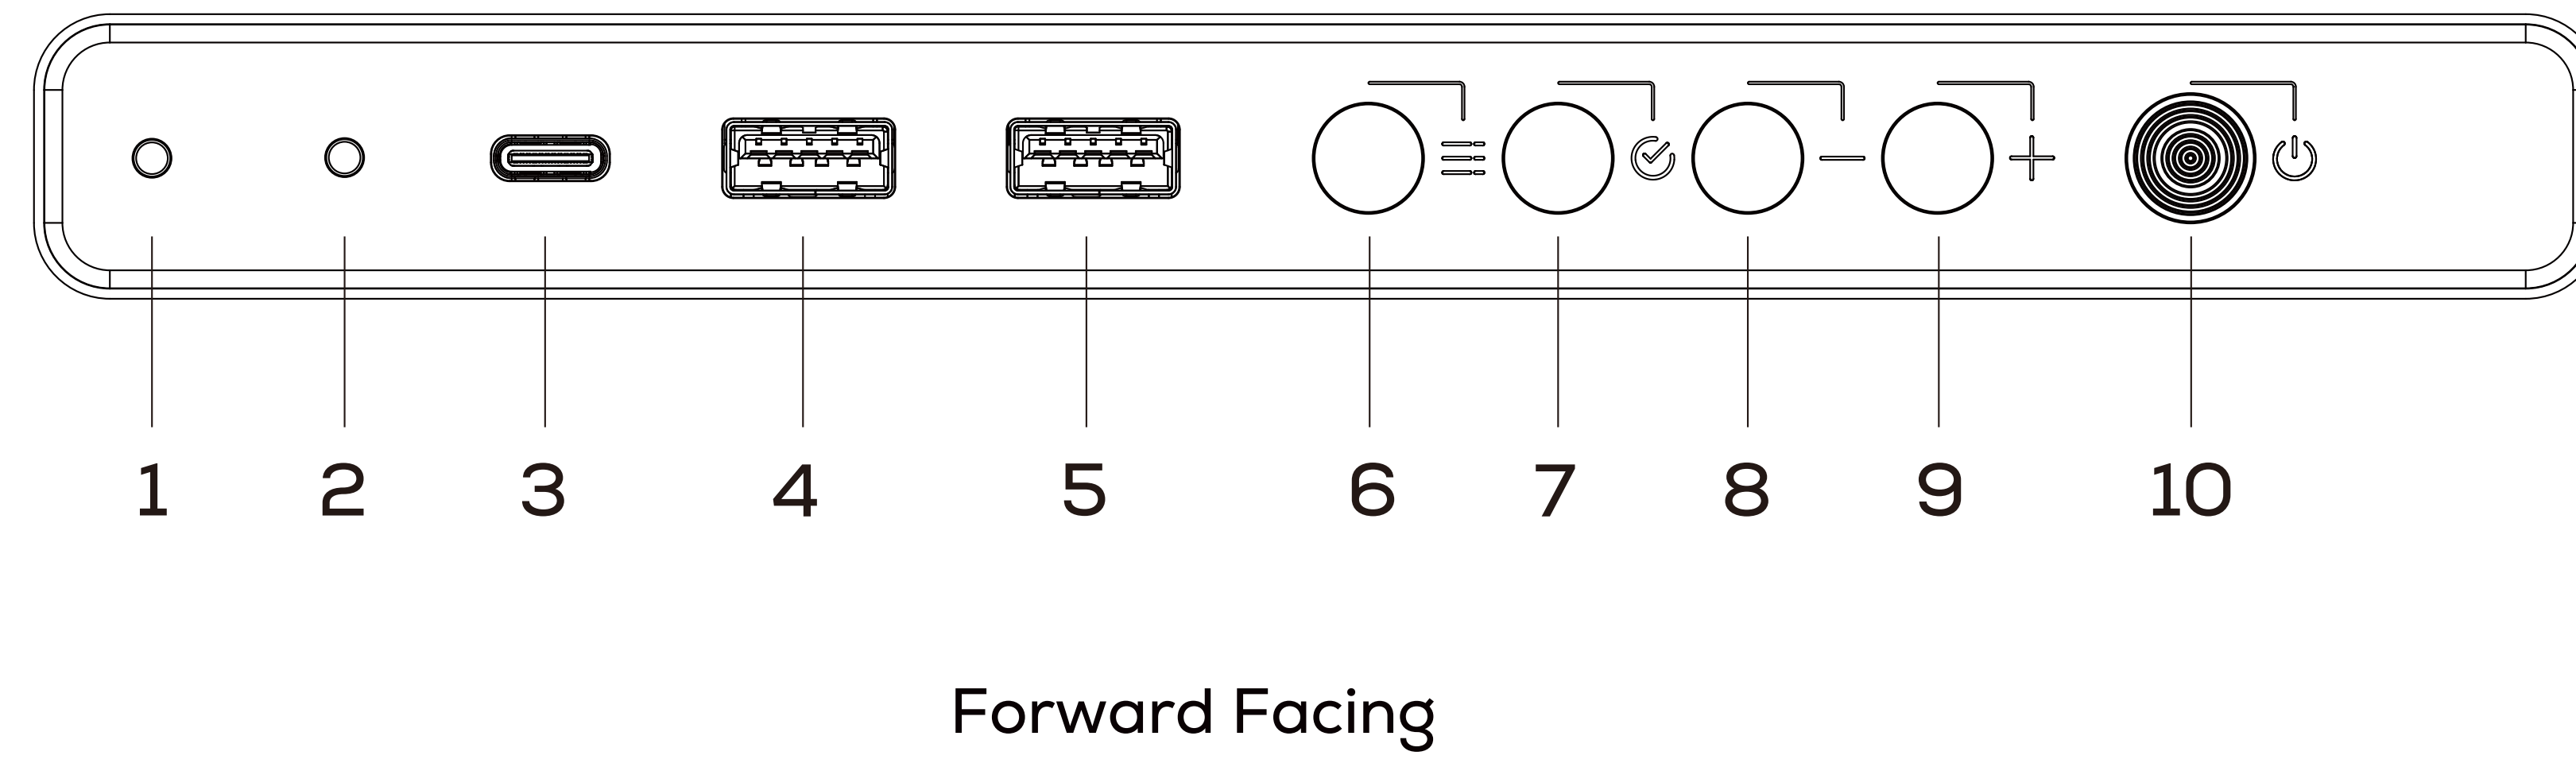

Built-in Interface

Forward Facing

NO.	Description
1	Light Sensor (intelligent space sensing, allowing for automatic brightness adjustment)
2	IR
3	Type C
4	USB 3.0
5	USB 3.0
6	Menu Button (including brightness, color temperature, contrast, sound, signal source and other sub-menus)
7	Bright/OK (1.When the menu is Not called up, it is the brightness adjustment button,and the + and - keys are used to adjust the brightness; 2.When the menu is called up, it is used as confirm button.)
8	1. In the brightness adjustment mode, it is the brightness reduction key; 2. When the Menu is called up, it is the left/down/minus key 3. The default is the volume down button
9	1. In the brightness adjustment mode, it is the brightness increase key; 2. When the menu is called up, it is the right/up/Add key; 3. The default is the volume up button.
10	Standby/Wake up button, dual-color indicator light (red/blue)