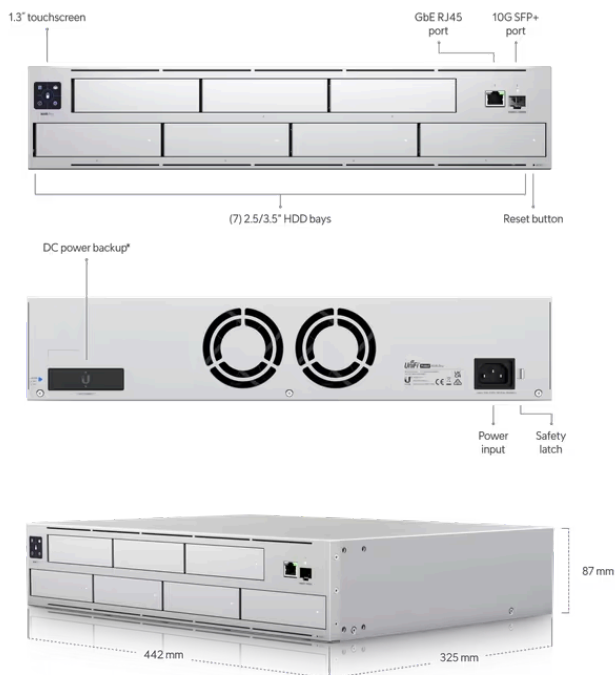

Tech Specs

UniFi UISP Branding

Switching WiFi Camera Security Door Access Cloud Keys & Gateways Power Tech New I

Camera Security > [Network Video Recorder Pro](#)

Datasheet

In The Box

Marketing Images

Installation Guide

*Require UniFi Power Backup.