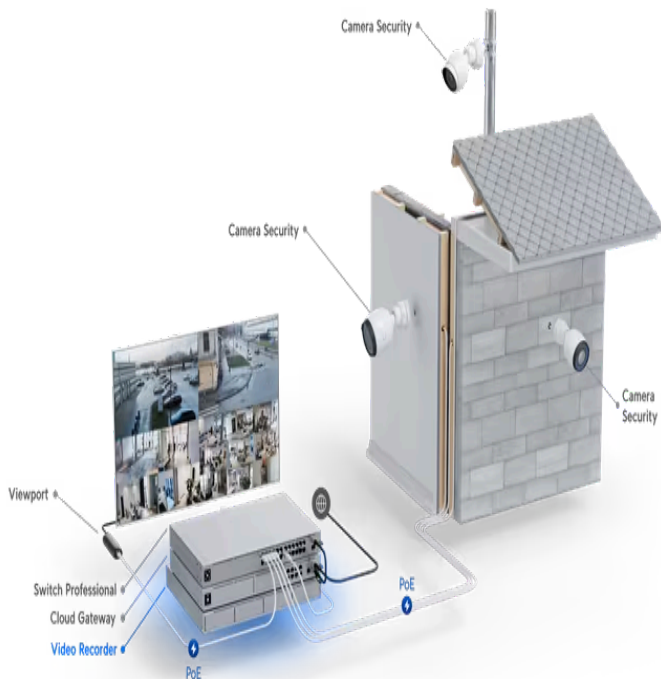

# Tech Specs

UniFi UISP Branding

Switching WiFi Camera Security Door Access Cloud Keys & Gateways Power Tech New I

Camera Security > [Network Video Recorder Pro](#)

Datasheet

In The Box

Marketing Images

Installation Guide

## Mechanical

**Dimensions** 442 x 325 x 87 mm (17.4 x 12.8 x 3.4")

**Weight** Without mounting brackets: 9.2 kg (20.3 lb)  
With mounting brackets: 9.5 kg (20.8 lb)

**Enclosure material** SGCC steel

**Mount material** SGCC steel