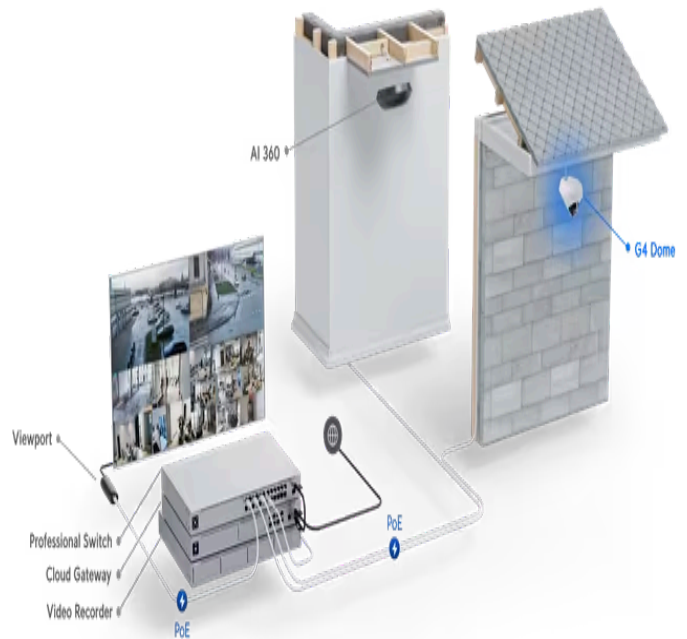

Switching WiFi Camera Security Door Access Cloud Keys & Gateways Power Tech New Ii

Camera Security > [G4 Dome](#)

Datasheet

- In The Box
- Marketing Images
- Installation Guide

Mechanical

Dimensions Ø109.2 x 64.5 mm (Ø4.3 x 2.5")

Weight Without mount: 370 g (13.1 oz)
 With mount: 390 g (13.8 oz)

Enclosure material Aluminum alloy, polycarbonate, hard-coated dome

Mount material Polycarbonate, stainless steel

Weatherproofing IPX4

Resistance IK08