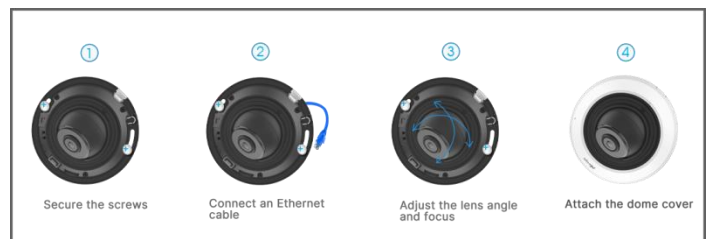

## Easy Installation & Adjustment

With a built-in RJ45 port, PoE functionality and 3-axis mechanical design, the installation steps of IR Mini Dome Camera are as easy as ABC.