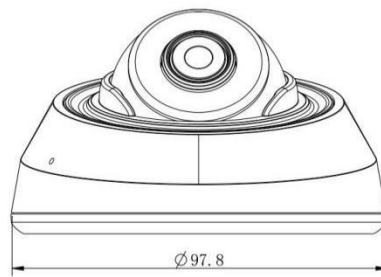

# AI IR Mini Dome Network Camera

	Model	MS-C5383-PD (5MP)	MS-C8183-(S)PD (4K)
<b>Camera</b>	Image Sensor	1/2.8" Progressive Scan CMOS	
	Min. Illumination	Color: 0.008Lux@F1.6 B/W: 0Lux with IR on	Color: 0.012Lux@F1.6 B/W: 0Lux with IR on
	WDR	120dB Super WDR	
	Lens	2.8mm/4mm/6mm@F1.6	
	Mount	M12	
	Field of View	H105°/D131°/V78°(2.8mm) H86°/D108°/V63°(4mm) H52°/D63°/V40°(6mm)	H110°/D126°/V60°(2.8mm) H91°/D106°/V50°(4mm) H55°/D63°/V32°(6mm)
	Shutter Time	1/100000s~1s	
	IR Distance	Up to 20m	
	Day/Night Mode	Day/Night/Auto/Customize/Schedule	
	S/N	>55dB	
<b>Video</b>	Max.Image Resolution	2592x1944	3840x2160
	Primary Stream	60Hz: 30fps@(2592x1944, 2048x1536, 1920x1080, 1280x960, 1280x720, 704x576) 50Hz: 25fps@(2592x1944, 2048x1536, 1920x1080, 1280x960, 1280x720, 704x576)	60Hz/50Hz: 30fps@(3840x2160, 3072x2048, 2592x1944, 2592x1520, 2048x1536, 1920x1080, 1280x960, 1280x720, 704x576), 20fps@(3840x2160)(Optional for S Series)
	Secondary Stream	60Hz: 30fps@(704x576, 640x480, 640x360, 352x288) 50Hz: 25fps@(704x576, 640x480, 640x360, 352x288)	
	Tertiary Stream	60Hz: 30fps@(1280x720, 704x576, 640x480, 640x360, 352x288) 50Hz: 25fps@(1280x720, 704x576, 640x480, 640x360, 352x288)	
	Video Compression	H.265*/H.265(HEVC)/H.264*/H.264/MJPEG	
	Video Bit Rate	16Kbps~16Mbps(CBR/VBR Adjustable)	
	Privacy Masking	Up to 4 areas	
	ROI	Up to 8 areas	
	Image Setting	Brightness/Contrast/Saturation/Sharpness	
<b>Interface</b>	Ethernet	1*RJ45 10M/100M Ethernet Port	
	Audio Interface	Built-in Microphone	
<b>Network</b>	Network Storage	NAS(Support NFS, SMB/CIFS), ANR	
	Protocol	IPv4/IPv6, ARP, TCP, UDP, RTCP, RTP, RTSP, RTMP, HTTP, HTTPS, DNS, DDNS, DHCP, FTP, NTP, SMTP, SNMP, UPnP, Bonjour, SIP, PPPoE, VLAN, 802.1x, QoS, IGMP, ICMP, SSL, TLS 1.2	

## Structure Diagrams

Units: mm