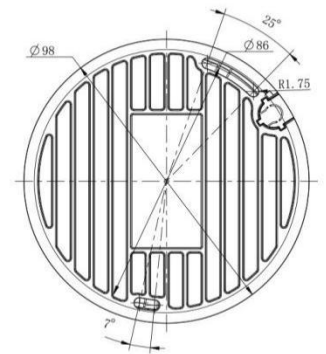

# AI IR Mini Dome Network Camera

	Model	MS-C5383-PD (5MP)	MS-C8183-(S)PD (4K)
<b>Camera</b>	Image Sensor	1/2.8" Progressive Scan CMOS	
	Min. Illumination	Color: 0.008Lux@F1.6 B/W: 0Lux with IR on	Color: 0.012Lux@F1.6 B/W: 0Lux with IR on
	WDR	120dB Super WDR	
	Lens	2.8mm/4mm/6mm@F1.6	
	Mount	M12	
	Field of View	H105°/D131°/V78°(2.8mm) H86°/D108°/V63°(4mm) H52°/D63°/V40°(6mm)	H110°/D126°/V60°(2.8mm) H91°/D106°/V50°(4mm) H55°/D63°/V32°(6mm)
	Shutter Time	1/100000s~1s	
	IR Distance	Up to 20m	
	Day/Night Mode	Day/Night/Auto/Customize/Schedule	
	S/N	>55dB	
<b>Video</b>	Max.Image Resolution	2592x1944	3840x2160
	Primary Stream	60Hz: 30fps@(2592x1944, 2048x1536, 1920x1080, 1280x960, 1280x720, 704x576) 50Hz: 25fps@(2592x1944, 2048x1536, 1920x1080, 1280x960, 1280x720, 704x576)	60Hz/50Hz: 30fps@(3840x2160, 3072x2048, 2592x1944, 2592x1520, 2048x1536, 1920x1080, 1280x960, 1280x720, 704x576), 20fps@(3840x2160)(Optional for S Series)
	Secondary Stream	60Hz: 30fps@(704x576, 640x480, 640x360, 352x288) 50Hz: 25fps@(704x576, 640x480, 640x360, 352x288)	
	Tertiary Stream	60Hz: 30fps@(1280x720, 704x576, 640x480, 640x360, 352x288) 50Hz: 25fps@(1280x720, 704x576, 640x480, 640x360, 352x288)	
	Video Compression	H.265*/H.265(HEVC)/H.264*/H.264/MJPEG	
	Video Bit Rate	16Kbps~16Mbps(CBR/VBR Adjustable)	
	Privacy Masking	Up to 4 areas	
	ROI	Up to 8 areas	
	Image Setting	Brightness/Contrast/Saturation/Sharpness	
<b>Interface</b>	Ethernet	1*RJ45 10M/100M Ethernet Port	
	Audio Interface	Built-in Microphone	
<b>Network</b>	Network Storage	NAS(Support NFS, SMB/CIFS), ANR	
	Protocol	IPv4/IPv6, ARP, TCP, UDP, RTCP, RTP, RTSP, RTMP, HTTP, HTTPS, DNS, DDNS, DHCP, FTP, NTP, SMTP, SNMP, UPnP, Bonjour, SIP, PPPoE, VLAN, 802.1x, QoS, IGMP, ICMP, SSL, TLS 1.2	

## Structure Diagrams

Units: mm

### A01 Pole Mount

Weight: 720g  
Dimensions: 170\*51.5\*152.6mm