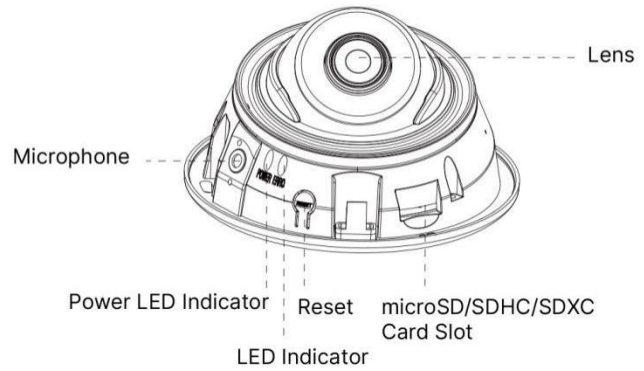

Structure Diagrams

Units: mm

Accessories Support

A01 Pole Mount

Weight: 720g
Dimensions: 170*51.5*152.6mm

A03 External Corner Bracket

Weight: 900g
Dimensions: 170*152.5*76.3mm

A71 Wall Mount

Weight: 530g
Dimensions: 162*124*78 mm

A82 Recessed Mount

Weight: 475g
Dimension: Ø168.7*91.3mm