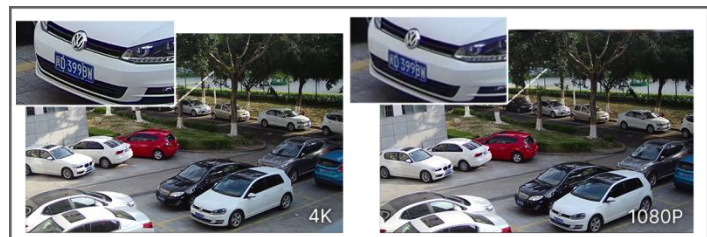

4K Video Viewing Experience

The camera performs well in catching detailed image with 4K HD resolution regardless of the moving speed.