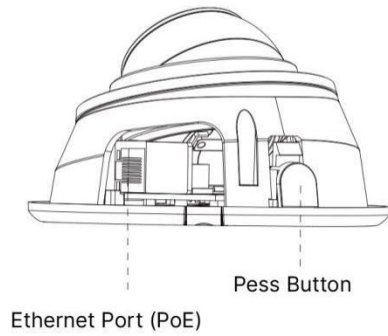

Structure Diagrams

Units: mm

Accessories Support

A01 Pole Mount

Weight: 720g
Dimensions: 170*51.5*152.6mm

A03 External Corner Bracket

Weight: 900g
Dimensions: 170*152.5*76.3mm

A71 Wall Mount

Weight: 530g
Dimensions: 162*124*78 mm

A82 Recessed Mount

Weight: 475g
Dimension: Ø168.7*91.3mm