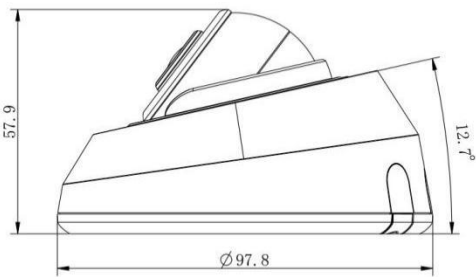

# AI IR Mini Dome Network Camera

	Model	MS-C5383-PD (5MP)	MS-C8183-(S)PD (4K)
<b>Camera</b>	Image Sensor	1/2.8" Progressive Scan CMOS	
	Min. Illumination	Color: 0.008Lux@F1.6 B/W: 0Lux with IR on	Color: 0.012Lux@F1.6 B/W: 0Lux with IR on
	WDR	120dB Super WDR	
	Lens	2.8mm/4mm/6mm@F1.6	
	Mount	M12	
	Field of View	H105°/D131°/V78°(2.8mm) H86°/D108°/V63°(4mm) H52°/D63°/V40°(6mm)	H110°/D126°/V60°(2.8mm) H91°/D106°/V50°(4mm) H55°/D63°/V32°(6mm)
	Shutter Time	1/100000s~1s	
	IR Distance	Up to 20m	
	Day/Night Mode	Day/Night/Auto/Customize/Schedule	
	S/N	>55dB	
<b>Video</b>	Max.Image Resolution	2592x1944	3840x2160
	Primary Stream	60Hz: 30fps@(2592x1944, 2048x1536, 1920x1080, 1280x960, 1280x720, 704x576) 50Hz: 25fps@(2592x1944, 2048x1536, 1920x1080, 1280x960, 1280x720, 704x576)	60Hz/50Hz: 30fps@(3840x2160, 3072x2048, 2592x1944, 2592x1520, 2048x1536, 1920x1080, 1280x960, 1280x720, 704x576), 20fps@(3840x2160)(Optional for S Series)
	Secondary Stream	60Hz: 30fps@(704x576, 640x480, 640x360, 352x288) 50Hz: 25fps@(704x576, 640x480, 640x360, 352x288)	
	Tertiary Stream	60Hz: 30fps@(1280x720, 704x576, 640x480, 640x360, 352x288) 50Hz: 25fps@(1280x720, 704x576, 640x480, 640x360, 352x288)	
	Video Compression	H.265*/H.265(HEVC)/H.264*/H.264/MJPEG	
	Video Bit Rate	16Kbps~16Mbps(CBR/VBR Adjustable)	
	Privacy Masking	Up to 4 areas	
	ROI	Up to 8 areas	
	Image Setting	Brightness/Contrast/Saturation/Sharpness	
<b>Interface</b>	Ethernet	1*RJ45 10M/100M Ethernet Port	
	Audio Interface	Built-in Microphone	
<b>Network</b>	Network Storage	NAS(Support NFS, SMB/CIFS), ANR	
	Protocol	IPv4/IPv6, ARP, TCP, UDP, RTCP, RTP, RTSP, RTMP, HTTP, HTTPS, DNS, DDNS, DHCP, FTP, NTP, SMTP, SNMP, UPnP, Bonjour, SIP, PPPoE, VLAN, 802.1x, QoS, IGMP, ICMP, SSL, TLS 1.2	

## Structure Diagrams

Units: mm