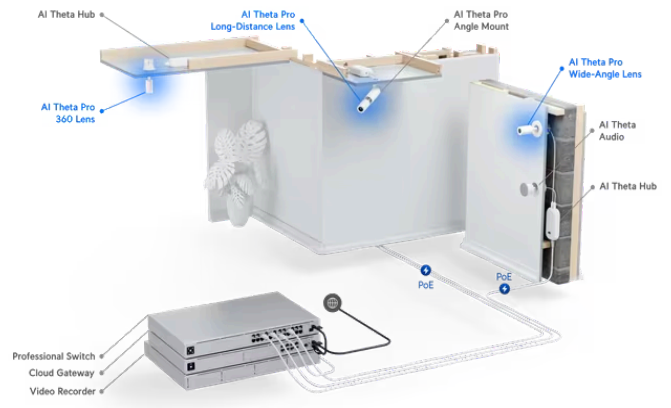

Tech Specs

UniFi UISP Branding

Switching WiFi Camera Security Door Access CloudKeys & Gateways Power Tech New I

Camera Security > [AI Theta Pro Long-Distance Lens](#)

Datasheet

Marketing Images

Installation Guide

Mechanical

Dimensions	Ø36.6 x 58.9 mm (Ø1.4 x 2.3")
Weight	60 g (2.1 oz)
Enclosure material	Aluminum alloy, polycarbonate
Mounting material	Polycarbonate
Weatherproofing	Indoor only

Optics

Sensor	8MP 1/1.8"
Lens	Fixed focal length
View angle	H: 53°, V: 31°, D: 60°