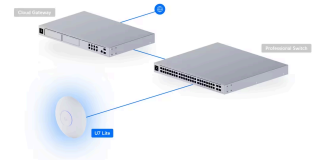

Overview

Dimensions	Ø171.5 x 33 mm (Ø6.8 x 1.3")
WiFi Standard	WiFi 7
Spatial Streams	4
Coverage Area	115 m <sup>2</sup> (1,250 ft <sup>2</sup> )
Max. Client Count	200+
Uplink	2.5 GbE
Mounting Locations	Ceiling, wall
Mounting Plate	Plastic mounting plate (Included)
Power Method	PoE