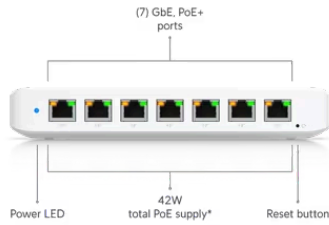

* With PoE++ input.

Mechanical

Dimensions 203 x 76 x 33 mm (8 x 3 x 1.3")

Weight Device: 320 g (11.3 oz)
Wall mount: 45 g (1.6 oz)

Enclosure material Polycarbonate

Hardware

Management interface	Ethernet In-Band
Networking interface	(8) GbE RJ45 ports
PoE interface	(7) PoE/PoE+ (Pins 1, 2+; 3, 6-)
Total non-blocking throughput	8 Gbps
Switching capacity	16 Gbps
Power method	(1) 54V, 3.9A power adapter (Not included) (1) 54V, 1.1A power adapter (Not included) PoE++ (Pins 1, 2+; 3, 6- and 4, 5+; 7, 8-)
Supported voltage range	44—57V DC
Max. power consumption	9W with PoE input (Excluding PoE output) 8W with AC adapter input (Excluding PoE output)
Total available PoE	PoE++ input: 42W PoE+ input: 16W 60W PoE adapter input: 42W 60W AC adapter input: 52W 210W AC adapter input: 202W* *At 45° C (113° F) operating temperature. Reduced to 161W (230V) or 121W (115V) at 60° C (140° F)
Max. PoE+ wattage per port by PSE	30W
Button	Factory reset
Ambient operating temperature	PoE++ input: -30 to 60° C (-22 to 140° F) 60W AC adapter input: -20 to 45° C (-4 to 113° F) 210W AC adapter input: -20 to 60° C (-4 to 140° F)
Ambient operating humidity	10 to 90% noncondensing
Certifications	CE, FCC, IC

Switching Features

Layer 2 features	Port isolation Storm control Port mirroring Multicast / broadcast rate limiting Flow control Jumbo frames Egress rate limit
-------------------------	---

Layer 3 features -