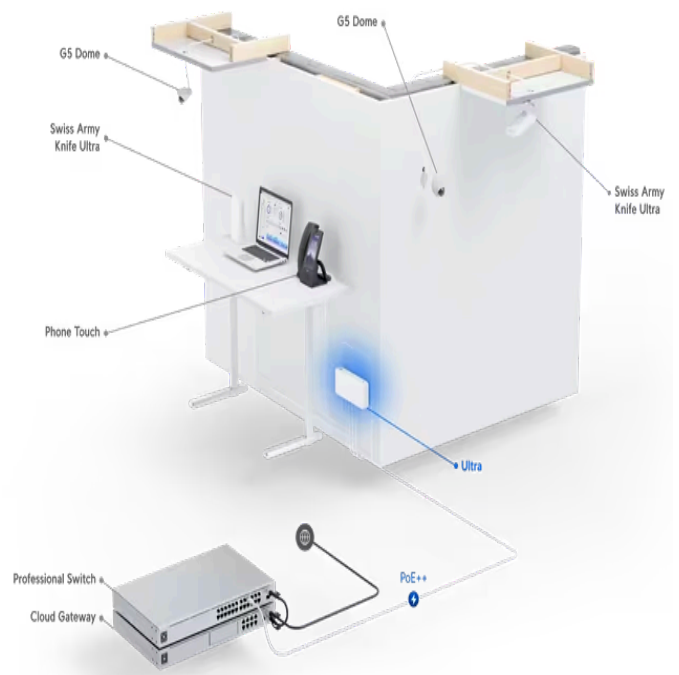

Tech Specs

UniFi UISP Branding

WiFi Switching Cloud Keys & Gateways Camera Security Door Access Power Tech New I

Switching > Ultra

Datasheet

In The Box

Marketing Images

Installation Guide

* With PoE++ input.

Mechanical

Dimensions 203 x 76 x 33 mm (8 x 3 x 1.3")

Weight Device: 320 g (11.3 oz)
Wall mount: 45 g (1.6 oz)

Enclosure material Polycarbonate

Hardware

Management interface	Ethernet In-Band
Networking interface	(8) GbE RJ45 ports
PoE interface	(7) PoE/PoE+ (Pins 1, 2+; 3, 6-)
Total non-blocking throughput	8 Gbps
Switching capacity	16 Gbps
Power method	(1) 54V, 3.9A power adapter (Not included) (1) 54V, 1.1A power adapter (Not included) PoE++ (Pins 1, 2+; 3, 6- and 4, 5+; 7, 8-)
Supported voltage range	44—57V DC
Max. power consumption	9W with PoE input (Excluding PoE output) 8W with AC adapter input (Excluding PoE output)
Total available PoE	PoE++ input: 42W PoE+ input: 16W 60W PoE adapter input: 42W 60W AC adapter input: 52W 210W AC adapter input: 202W* *At 45° C (113° F) operating temperature. Reduced to 161W (230V) or 121W (115V) at 60° C (140° F)
Max. PoE+ wattage per port by PSE	30W
Button	Factory reset
Ambient operating temperature	PoE++ input: -30 to 60° C (-22 to 140° F) 60W AC adapter input: -20 to 45° C (-4 to 113° F) 210W AC adapter input: -20 to 60° C (-4 to 140° F)
Ambient operating humidity	10 to 90% noncondensing
Certifications	CE, FCC, IC

Switching Features

Layer 2 features	Port isolation Storm control Port mirroring Multicast / broadcast rate limiting Flow control Jumbo frames Egress rate limit
-------------------------	---

Layer 3 features -