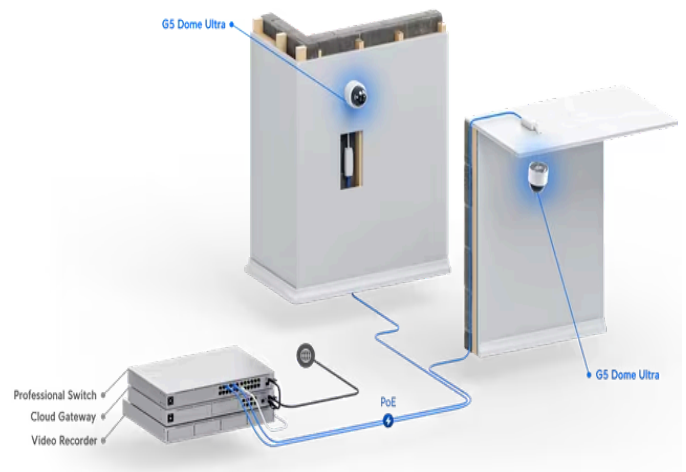

New I

Camera Security > [G5 Dome Ultra](#)

Datasheet

In The Box

Marketing Images

Installation Guide

Mechanical

Dimensions	Ø63.6 x 68.2 mm (Ø2.5 x 2.7")
Weight	175 g (6.2 oz)
Enclosure material	Aluminum alloy, polycarbonate
Mount material	Stainless steel
Resistance	IK06