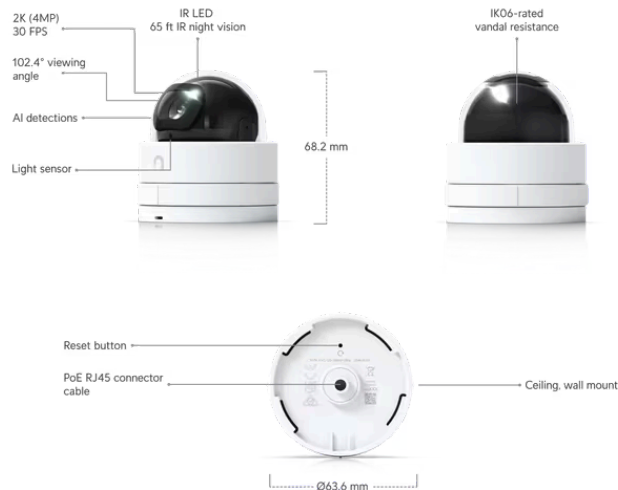

New I

Camera Security > [G5 Dome Ultra](#)

Datasheet

In The Box

Marketing Images

Installation Guide

Mechanical

Dimensions	Ø63.6 x 68.2 mm (Ø2.5 x 2.7")
Weight	175 g (6.2 oz)
Enclosure material	Aluminum alloy, polycarbonate
Mount material	Stainless steel
Resistance	IK06

Optics

Sensor	1/2.4" CMOS
---------------	-------------

Lens	Fixed focal length
View angle	H: 102.4°, V: 54.9°, D: 120.6°
Night mode	Built-in IR LED illumination and IR cut filter
IR distance	20 m (65 ft)

Video

Resolution	4MP 2688 x 1512 (16:9)
Max. frame rate	30 FPS
Image settings	Color, brightness, sharpness, contrast, white balance, exposure control, 2DNR, 3DNR, NR by motion, masking, text overlay

System