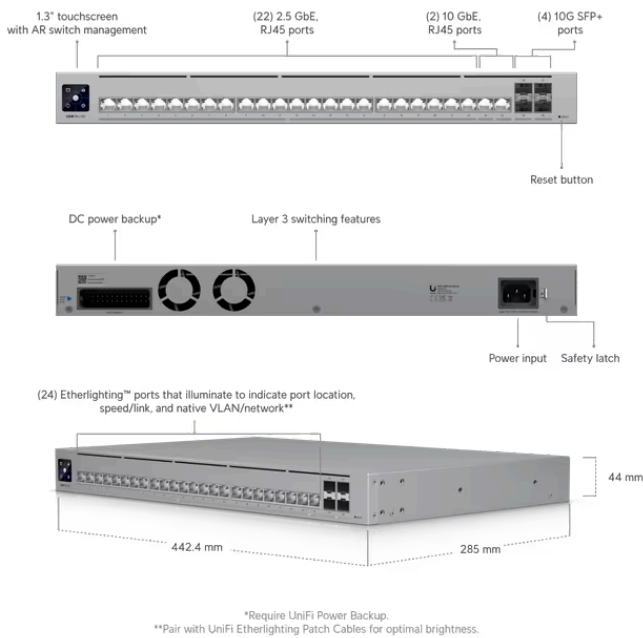

Datasheet

In The Box

Marketing Images

Installation Guide

Mechanical

Dimensions 442.4 x 285 x 44 mm (17.4 x 11.2 x 1.7")

Weight
Without mounting brackets: 4.2 kg (9.2 lb)
With mounting brackets: 4.3 kg (9.4 lb)

Enclosure material SGCC steel

Hardware

Management interface Ethernet In-Band

Networking interface	(2) 10/5/2.5/1 GbE, 100 MbE RJ45 ports (22) 2.5/1 GbE, 100/10 MbE RJ45 ports (4) 10/1G SFP+ ports
Total non-blocking throughput	115 Gbps
Switching capacity	230 Gbps
Forwarding rate	171.12 Mpps
Power method	(1) Universal input, 100—240V AC, 50/60 Hz (1) USP-RPS DC input
Power supply	AC/DC, internal, 60W
Supported voltage range	100—240V AC
Max. power consumption	50W
LCM display	(1) 1.3" touchscreen
Button	Factory reset
Ambient operating temperature	-5 to 40° C (23 to 104° F)
Ambient operating humidity	10 to 90% noncondensing
Certifications	CE, FCC, IC

Switching Features

Layer 2 features	IGMP snooping STP / RSTP with priorities and port-level disable Port isolation Storm control Voice VLAN Port mirroring LACP port aggregation Multicast / broadcast rate limiting MAC address blocking Flow control 802.1X control Jumbo frames Proprietary loop protection DHCP snooping / guarding Egress rate limit LLDP-MED Port restricted by MAC Device isolation with ACLs QoS Pro AV
-------------------------	--