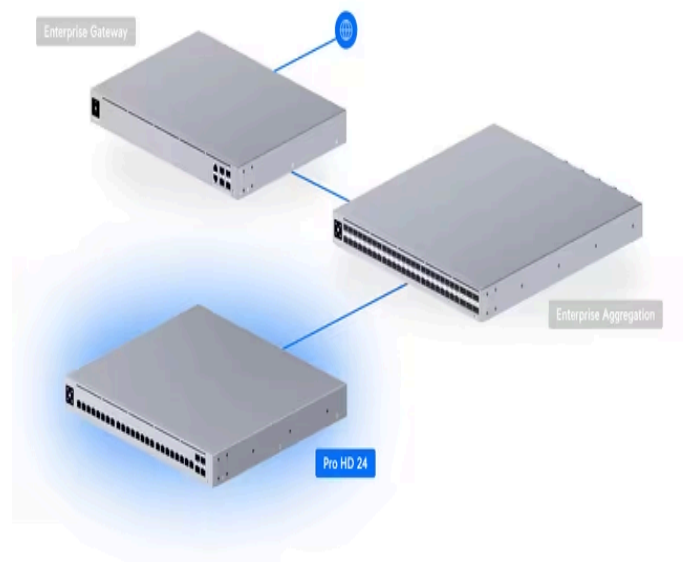

Datasheet

In The Box

Marketing Images

Installation Guide

Mechanical

Dimensions 442.4 x 285 x 44 mm (17.4 x 11.2 x 1.7")

Weight
Without mounting brackets: 4.2 kg (9.2 lb)
With mounting brackets: 4.3 kg (9.4 lb)

Enclosure material SGCC steel

Hardware

Management interface Ethernet In-Band

Networking interface	(2) 10/5/2.5/1 GbE, 100 MbE RJ45 ports (22) 2.5/1 GbE, 100/10 MbE RJ45 ports (4) 10/1G SFP+ ports
Total non-blocking throughput	115 Gbps
Switching capacity	230 Gbps
Forwarding rate	171.12 Mpps
Power method	(1) Universal input, 100—240V AC, 50/60 Hz (1) USP-RPS DC input
Power supply	AC/DC, internal, 60W
Supported voltage range	100—240V AC
Max. power consumption	50W
LCM display	(1) 1.3" touchscreen
Button	Factory reset
Ambient operating temperature	-5 to 40° C (23 to 104° F)
Ambient operating humidity	10 to 90% noncondensing
Certifications	CE, FCC, IC

Switching Features

Layer 2 features	IGMP snooping STP / RSTP with priorities and port-level disable Port isolation Storm control Voice VLAN Port mirroring LACP port aggregation Multicast / broadcast rate limiting MAC address blocking Flow control 802.1X control Jumbo frames Proprietary loop protection DHCP snooping / guarding Egress rate limit LLDP-MED Port restricted by MAC Device isolation with ACLs QoS Pro AV
-------------------------	--