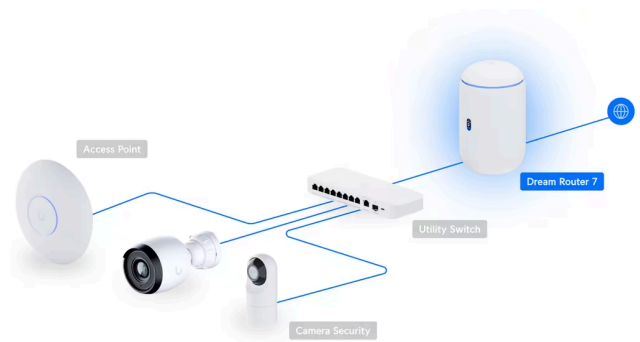

UniFi UISP Branding

Search UniFi products

- Switching
- WiFi
- Camera Security
- Door Access
- CloudKeys & Gateways
- Power Tech
- Inte

WiFi Integrated > Dream Router 7

Datasheet

In The Box

Marketing Images

Installation Guide

*64 GB pre-installed microSD.

Overview

Dimensions Ø110 x 184.1 mm
(Ø4.3 x 7.3")

UniFi Application Suite

- Network ✓
- Protect ✓
- Access ✓
- Talk ✓
- Connect ✓

Managed UniFi Devices 30+

Managed Cameras	(5) HD (2) 2K (1) 4K
Simultaneous Users Connected	300+
Default WAN Ports	(1) 10G SFP+ (1) 2.5 GbE RJ45
LAN Ports	(3) 2.5 GbE RJ45 including (1) PoE
IDS/IPS Throughput	2.3 Gbps
Form Factor	Compact desktop