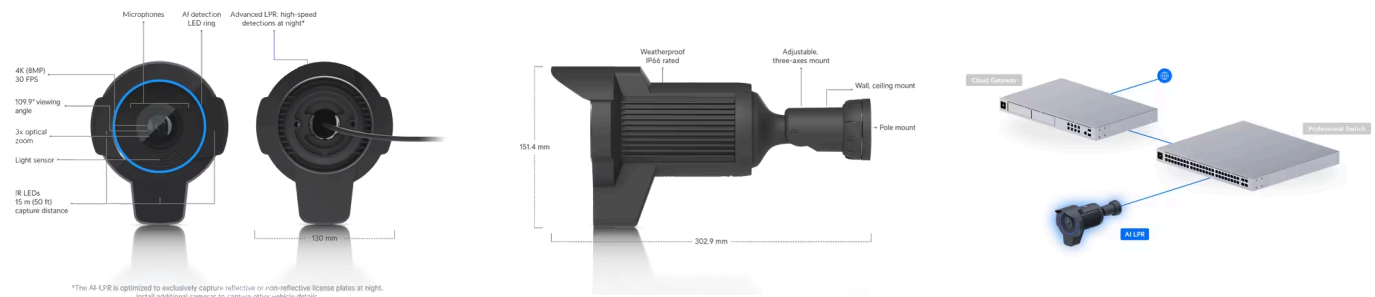

## Mechanical

<b>Dimensions</b>	130 x 151.4 x 302.9 mm (5.1 x 6 x 11.9")
<b>Weight</b>	1.5 kg (3.3 lb)
<b>Enclosure material</b>	Aluminum alloy, polycarbonate
<b>Weatherproofing</b>	IP66
<b>Resistance</b>	IK04
<b>Pole mount diameter</b>	38–50 mm (1.5–2") on pipe outer diameter (Metal strap torque: 6Nm)
<b>Cable jacket enclosure dimensions</b>	Ø20 x 70.6 mm (0.8 x 2.8")
<b>Cable jacket enclosure material</b>	Thermoplastic elastomer, polycarbonate, silicone rubber
<b>Cable length</b>	30 cm (1 ft)
<b>Cable diameter</b>	4.5 mm (0.2")
<b>Cable jacket material</b>	Thermoplastic elastomer
<b>Cable connector type</b>	RJ45

## Optics

<b>Sensor</b>	1/1.8" 8MP
<b>Lens</b>	F 4.1-12.3 mm; f/1.53-f/3.3
<b>View angle</b>	Wide: H 109.9°, V 60°, D 127.7° Tele: H 35°, V 19.8°, D 40°
<b>LPR night mode</b>	LPR optimization filter
<b>IR capture distance</b>	15 m (50 ft)