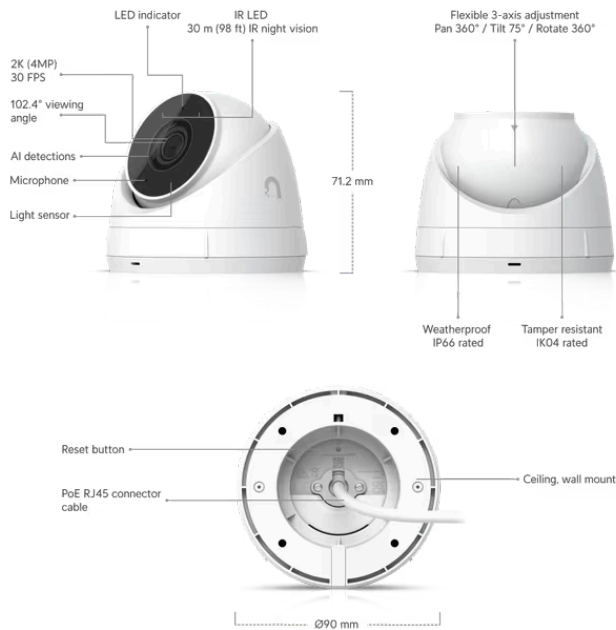

Switching

WiFi

Camera Security

Door Access

Cloud Keys & Gateways

Power Tech

New I

Camera Security > [G5 Turret Ultra](#)

Datasheet

In The Box

Marketing Images

Installation Guide

Mechanical

Dimensions

Ø90 x 71.2 mm (Ø3.5 x 2.8")

Weight

330 g (11.6 oz)

Enclosure material

Aluminum alloy, UV-stabilized polycarbonate

Weatherproofing

IP66

Resistance

IK04

Cable jacket enclosure dimensions

Optics

Sensor	1/2.4" CMOS
Lens	Fixed focal length
View angle	H: 102.4°, V: 54.9°, D: 120.6°
Night mode	Built-in IR LED illumination and IR cut filter

Video

Resolution	4MP 2688 x 1512 (16:9)
Max. frame rate	30 FPS
Image settings	Color, brightness, sharpness, contrast, white balance, exposure control, 2DNR, 3DNR, NR by motion, masking, text overlay