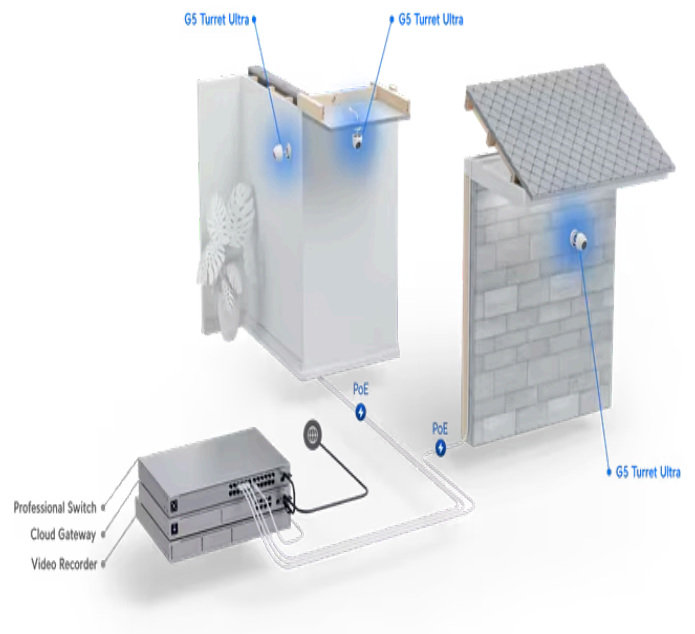

Switching

WiFi

Camera Security

Door Access

Cloud Keys & Gateways

Power Tech

New I

Camera Security > [G5 Turret Ultra](#)

Datasheet

In The Box

Marketing Images

Installation Guide

Mechanical

Dimensions

Ø90 x 71.2 mm (Ø3.5 x 2.8")

Weight

330 g (11.6 oz)

Enclosure material

Aluminum alloy, UV-stabilized polycarbonate

Weatherproofing

IP66

Resistance

IK04

Cable jacket enclosure dimensions

Ø20 x 70.6 mm (0.8 x 2.8")

Cable jacket enclosure materials	Thermoplastic elastomer, polycarbonate, silicone rubber
Cable length	30 cm (1 ft)
Cable diameter	5 mm (0.2")
Cable jacket material	Polycarbonate
Cable connector type	RJ45