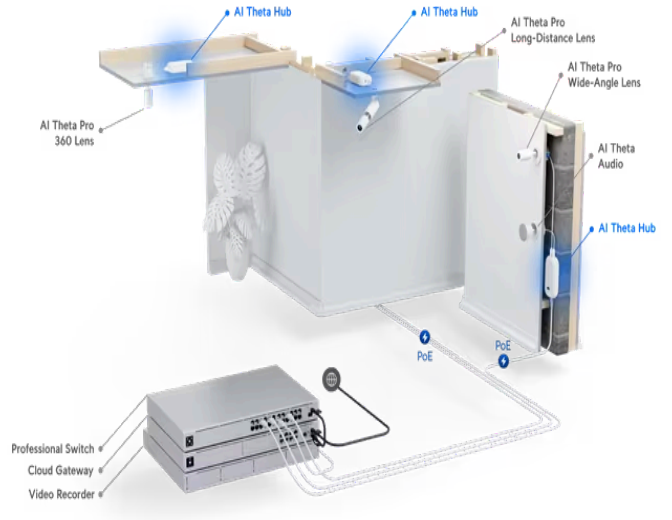

Switching    WiFi    Camera Security    Door Access    Cloud Keys & Gateways    Power Tech    New I

Camera Security > [AI Theta Hub](#)

Datasheet

In The Box

Marketing Images

Installation Guide

### Dimensions

140 x 70 x 38 mm (5.5 x 2.8 x 1.5")