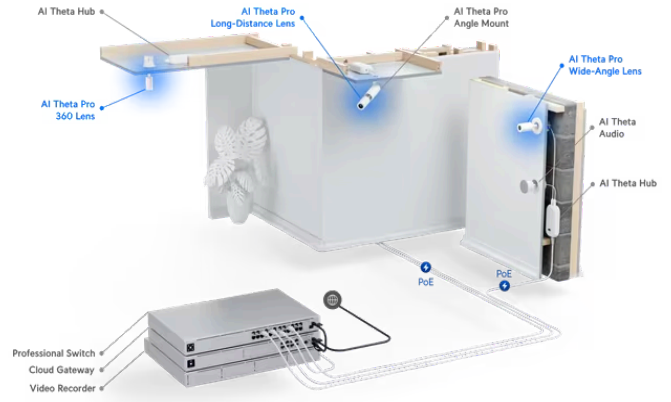

UniFi UISP Branding

Switching WiFi Camera Security Door Access CloudKeys & Gateways Power Tech New I

Camera Security > AI Theta Pro 360 Lens

Datasheet

Marketing Images

Installation Guide

Mechanical

Dimensions	Ø36.6 x 58.9 mm (Ø1.4 x 2.3")
Weight	58 g (2 oz)
Enclosure material	Aluminum alloy, polycarbonate
Mounting material	Polycarbonate
Weatherproofing	Indoor only

Optics

Sensor	8MP 1/1.8"
Lens	Fixed focal length
View angle	H: 180°, V: 180°, D: 180°

Video compression	H.264
Resolution	4MP 2160 x 2160 (1:1)
Max. frame rate	24 FPS
Image settings	Color, brightness, sharpness, contrast, white balance, exposure control, 2DNR, 3DNR, NR by motion, masking, text overlay

System

Power method	Theta proprietary
Power supply	5V DC, 0.5A
Max. power consumption	2.5W
Mounting	Wall, ceiling mount (Included) Flush mount (Sold separately)
Ambient operating temperature	0 to 40° C (32 to 104° F)
Ambient operating humidity	10 to 90% noncondensing
Certifications	FCC, IC, CE