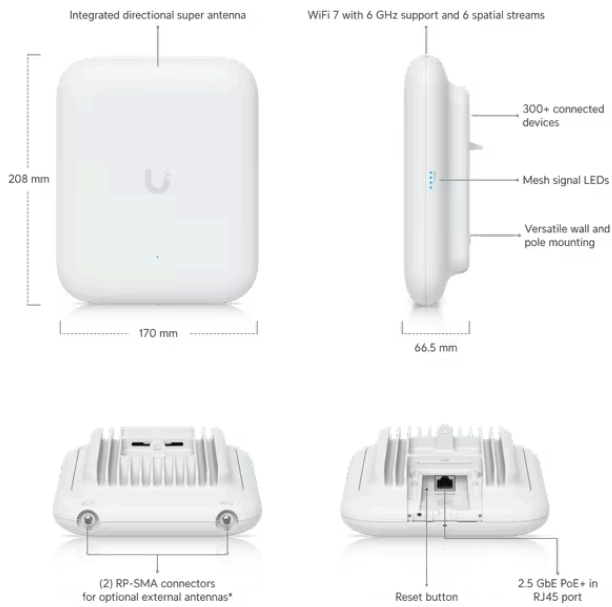

[UniFi](#) [UISP](#) [Branding](#)

[Switching](#) [WiFi](#) [Camera Security](#) [Door Access](#) [CloudKeys & Gateways](#) [Power Tech](#) [Inte](#)

Outdoor > [U7 Pro Outdoor](#)

[Datasheet](#)

- [In The Box](#)
- [Marketing Images](#)
- [Installation Guide](#)

*Includes external omni antennas.