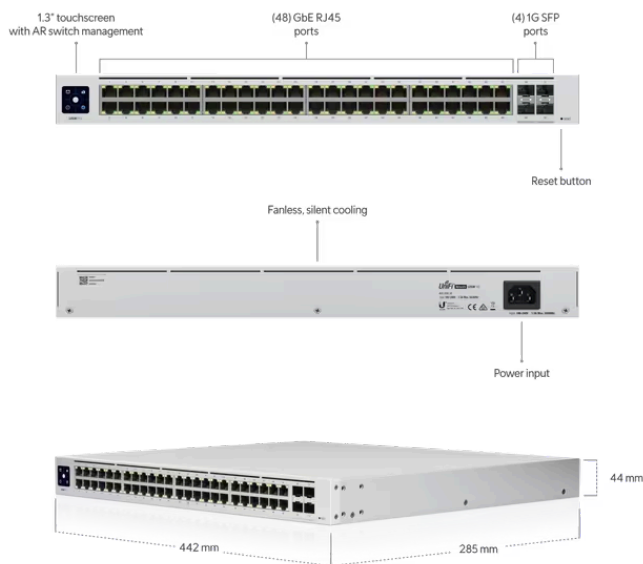

# Tech Specs

UniFi UISP Branding

WiFi Switching Cloud Keys & Gateways Camera Security Door Access Power Tech New I

Switching > Standard 48

Datasheet

In The Box

Marketing Images

Installation Guide

## Mechanical

<b>Dimensions</b>	442 x 285 x 44 mm (17.4 x 11.2 x 1.7")
<b>Weight</b>	Without mounting brackets: 3.9 kg (8.6 lb) With mounting brackets: 4 kg (8.8 lb)
<b>Enclosure material</b>	SGCC steel

## Hardware

<b>Management interface</b>	Ethernet In-Band
-----------------------------	------------------

<b>Networking interface</b>	(48) GbE RJ45 ports (4) 1G SFP ports
<b>Total non-blocking throughput</b>	52 Gbps
<b>Switching capacity</b>	104 Gbps
<b>Forwarding rate</b>	77.376 Mpps
<b>Power method</b>	Universal input, 100—240V AC, 50/60 Hz
<b>Power supply</b>	AC/DC, internal, 60W
<b>Supported voltage range</b>	100—240V AC
<b>Max. power consumption</b>	40W
<b>ESD/EMP protection</b>	Air: ± 16kV, contact: ± 12kV
<b>LCM display</b>	(1) 1.3" touchscreen
<b>Button</b>	Factory reset
<b>Ambient operating temperature</b>	-15 to 40° C (5 to 104° F)
<b>Ambient operating humidity</b>	10 to 90% noncondensing
<b>Certifications</b>	CE, FCC, IC