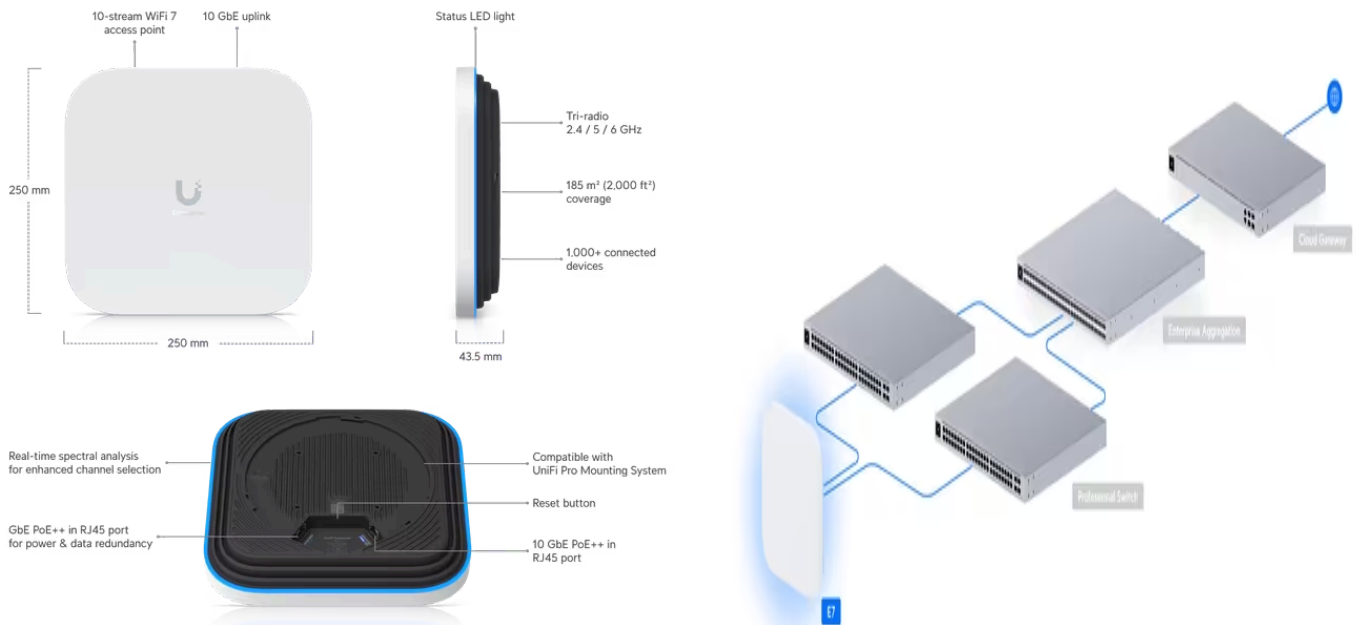

Inte

Enterprise > E7

Datasheet

In The Box

Marketing Images

Installation Guide

Mechanical

Dimensions	250 x 250 x 43.5 mm (9.8 x 9.8 x 1.7")
Weight	1.8 kg (4 lb)
Enclosure material	UV-stabilized polycarbonate, aluminum alloy
Mount material	Stainless steel (SUS304), galvanized steel (SGCC)

Hardware

Networking interface	(1) 10 GbE RJ45 port (1) 1 GbE RJ45 port
Management interface	Ethernet
Power method	PoE++
Power supply	UniFi PoE switch
Supported voltage range	42.5—57V DC
Max. power consumption	43W
Max. TX power	
2.4 GHz	23 dBm
5 GHz	30 dBm
6 GHz	24 dBm / 30* dBm
	*With 6 GHz Extended Range mode. Available in FCC/IC region only.
MIMO	
2.4 GHz	2 x 2 (DL/UL MU-MIMO)
5 GHz	4 x 4 (DL/UL MU-MIMO)
6 GHz	4 x 4 (DL/UL MU-MIMO)
Max. data rate	
2.4 GHz	688 Mbps (BW40)
5 GHz	8.6 Gbps (BW240)
6 GHz	11.5 Gbps (BW320)
Antenna gain	
2.4 GHz	5 dBi
5 GHz	6 dBi
6 GHz	6 dBi
Antenna	Internal with omni patterns
LEDs	R/G/B
Button	Factory reset
Mounting	Wall/ceiling (Included)
Ambient operating temperature	-30 to 50° C (-22 to 122° F)
Ambient operating humidity	5 to 95% noncondensing
Certifications	CE, FCC, IC