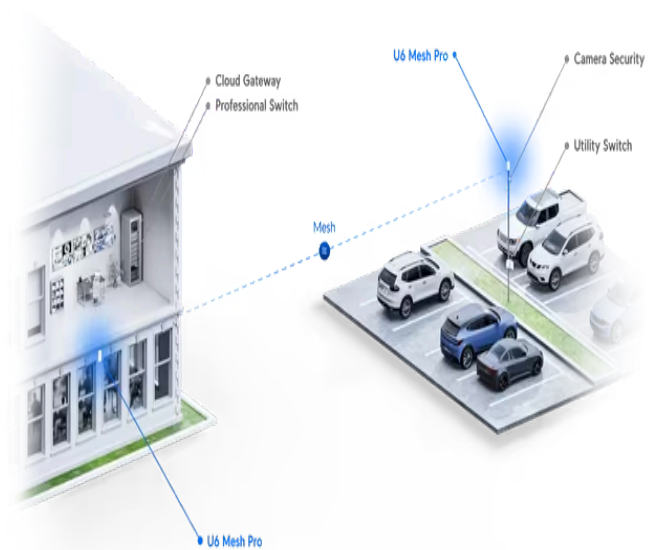

WiFi Switching Cloud Keys & Gateways Camera Security Door Access Power Tech New I

WiFi > U6 Mesh Pro

Datasheet

In The Box

Marketing Images

Installation Guide

*48V DC, 0.5A GbE PoE adapter included.

Mechanical

Dimensions 343.2 x 181.2 x 60.2 mm (13.5 x 7.1 x 2.4")

Weight 819 g (1.8 lb)

Enclosure material UV-stabilized polycarbonate

Mount material Aluminum alloy, steel

Pole mount diameter 1~2.5" on pipe outer diameter