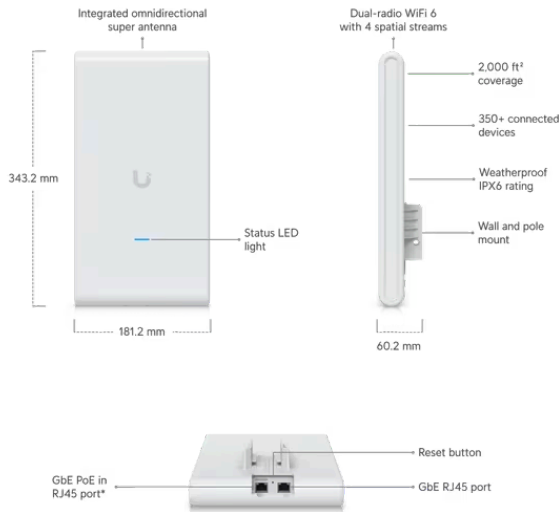

WiFi Switching Cloud Keys & Gateways Camera Security Door Access Power Tech New I

WiFi > U6 Mesh Pro

Datasheet

In The Box

Marketing Images

Installation Guide

*48V DC, 0.5A GbE PoE adapter included.

Mechanical

Dimensions 343.2 x 181.2 x 60.2 mm (13.5 x 7.1 x 2.4")

Weight 819 g (1.8 lb)

Enclosure material UV-stabilized polycarbonate

Mount material Aluminum alloy, steel

Pole mount diameter 1~2.5" on pipe outer diameter

Weatherproofing IPX6

Hardware

Networking interface	(2) GbE RJ45 ports
Management interface	Ethernet WiFi
Power method	PoE
Power supply	UniFi PoE switch 48V, 0.5A PoE adapter (Included)
Supported voltage range	42.5—57V DC
Max. power consumption	9W
Max. TX power	
2.4 GHz	22 dBm
5 GHz	27 dBm
6 GHz	-
MIMO	
2.4 GHz	2 x 2 (DL/UL MU MIMO)
5 GHz	2 x 2 (DL/UL MU-MIMO)
6 GHz	-
Throughput rate	
2.4 GHz	573.5 Mbps
5 GHz	2.4 Gbps
6 GHz	-
Antenna gain	
2.4 GHz	8 dBi
5 GHz	8 dBi
6 GHz	-
LEDs	White/blue
Button	Factory reset
Mounting	Wall, pole (Included)
Ambient operating temperature	-30 to 60° C (-22 to 140° F)
Ambient operating humidity	5 to 95% noncondensing
Certifications	CE, FCC, IC