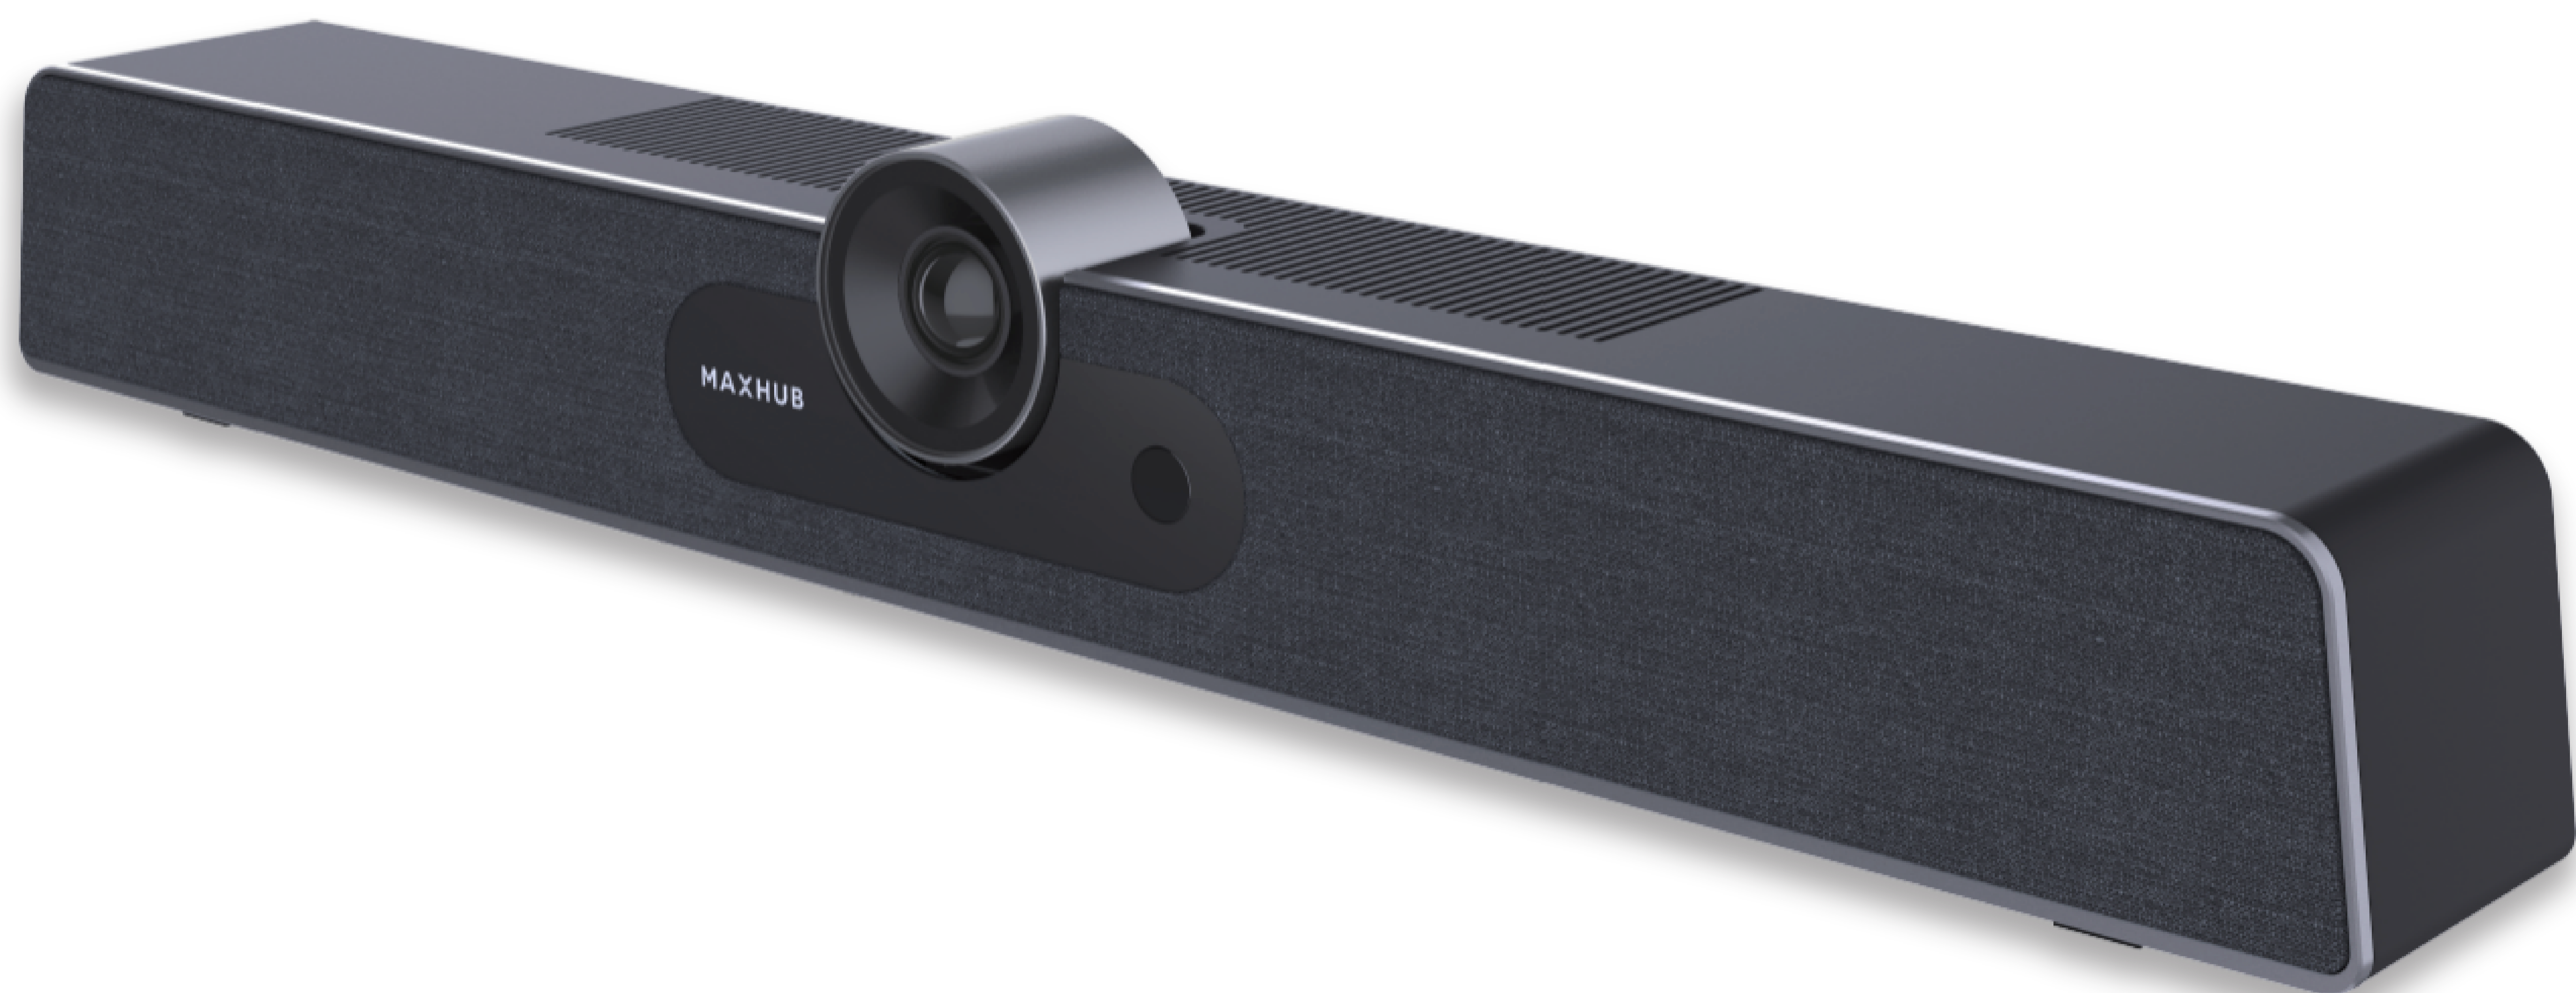

# MAXHUB UC S15

Ultra-Wide Angle, All-in-One Collaboration Videobar for Huddle & Small Rooms

The MAXHUB UC S15 provides not only a 4K wide-angle BYOD Videobar with excellent audio solution, but also a collaboration platform for Huddle & Small rooms meeting. Featuring easy setup process, one-click launcher and multiple collaboration applications.

Moreover, cooperate with WT13M, UC S15 embed BYOM, can share content as well as camera, microphone and speaker easily.

## Ultra HD 4K

Exceptional UHD video quality

## 120° FOV

Provides full-room coverage