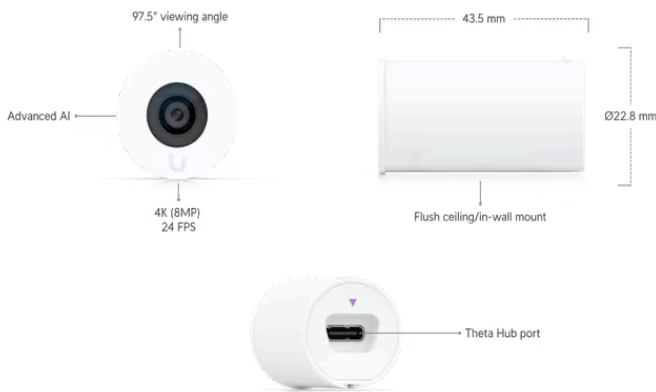

UniFi UISP Branding

Switching WiFi Camera Security Door Access CloudKeys & Gateways Power Tech New I

Camera Security > [AI Theta Lens](#)

Datasheet

Marketing Images

Installation Guide

Mechanical

Dimensions	Ø22.8. x 43.5 mm (Ø0.9 x 1.7")
Weight	15 g (0.5 oz)
Enclosure material	Aluminum alloy, polycarbonate
Mount material	Polycarbonate
Weatherproofing	Indoor only

Optics

Sensor	8MP CMOS
Lens	Fixed focal length

Video

Video compression	H.264
Resolution	8MP 3264 x 2448 (4:3)
Max. frame rate	24 FPS
Image settings	Color, brightness, sharpness, contrast, white balance, exposure control, 2DNR, 3DNR, NR by motion, masking, text overlay

System

Power method	Theta proprietary
Power supply	5V DC, 0.5A
Max. power consumption	2.5W
Mounting	Wall, ceiling mount (Included) Angle mount (Sold separately)
Ambient operating temperature	-20 to 40° C (-4 to 104° F)
Ambient operating humidity	10 to 90% noncondensing
Certifications	FCC, IC, CE