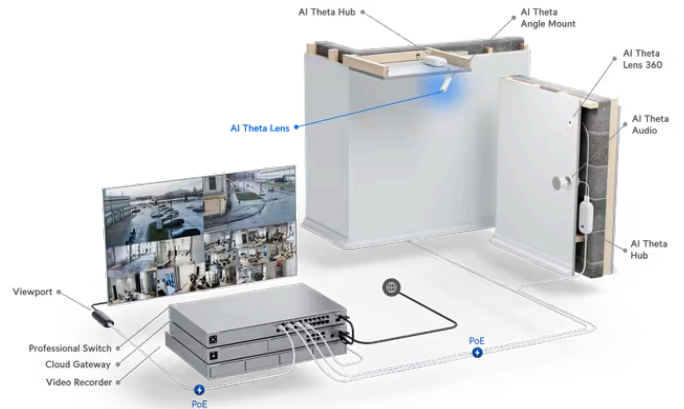

UniFi UISP Branding

Switching WiFi Camera Security Door Access CloudKeys & Gateways Power Tech New I

Camera Security > [AI Theta Lens](#)

Datasheet

Marketing Images

Installation Guide

Mechanical

Dimensions	Ø22.8. x 43.5 mm (Ø0.9 x 1.7")
Weight	15 g (0.5 oz)
Enclosure material	Aluminum alloy, polycarbonate
Mount material	Polycarbonate
Weatherproofing	Indoor only

System

Power method	Theta proprietary
Power supply	5V DC, 0.5A
Max. power consumption	2.5W
Mounting	Wall, ceiling mount (Included) Angle mount (Sold separately)
Ambient operating temperature	-20 to 40° C (-4 to 104° F)
Ambient operating humidity	10 to 90% noncondensing
Certifications	FCC, IC, CE