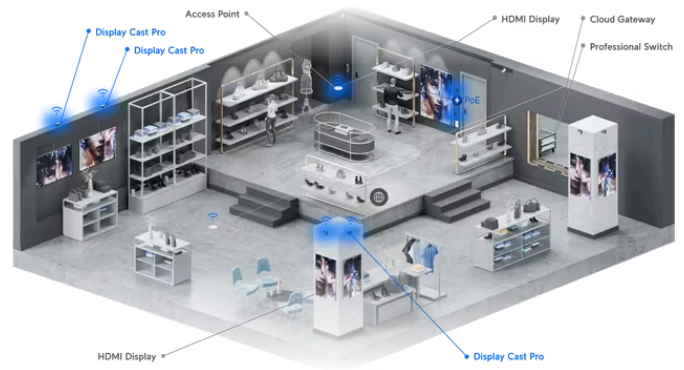

UniFi UISP Branding

Search UniFi products

Switching WiFi Camera Security Door Access CloudKeys & Gateways Power Tech Inte

Digital Signage > Display Cast Pro

Datasheet

In The Box

Marketing Images

Installation Guide