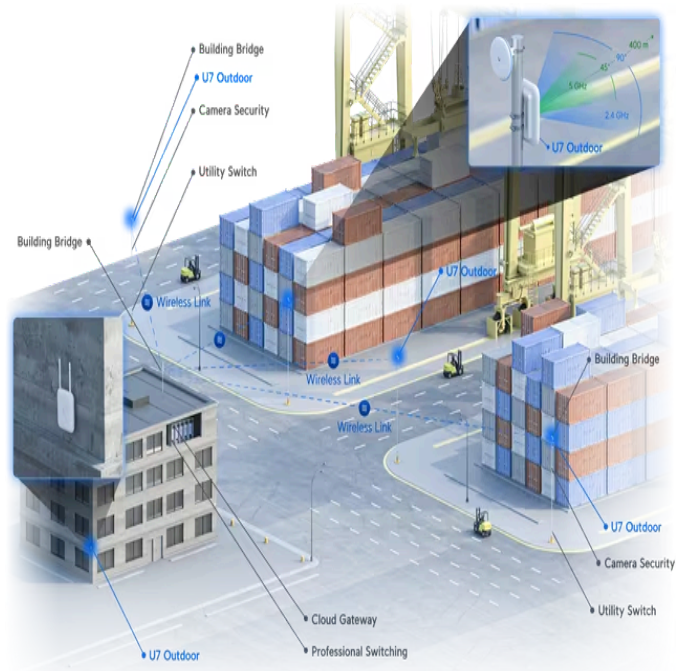

WiFi Switching Cloud Keys & Gateways Camera Security Door Access Power Tech New I

WiFi > U7 Outdoor

Datasheet

In The Box

Marketing Images

Installation Guide

Mechanical

| | |
|----------------------------|---|
| Dimensions | 170 x 208 x 54.5 mm (6.7 x 8.2 x 2.1") |
| Weight | 1.2 kg (2.6 lb) |
| Enclosure material | UV-stabilized polycarbonate, aluminum alloy |
| Mount material | Polycarbonate, SGCC steel |
| Pole mount diameter | 25–60 mm (1–2.36") on pipe outer diameter |
| Wind survivability | 74.6 N at 200 km/h (16.8 lbf at 125 mph) |

Weatherproofing IPX6

Hardware

| | |
|--------------------------------|--|
| Networking interface | (1) 1/2.5 GbE RJ45 port |
| Management interface | Ethernet |
| Power method | PoE+ |
| Power supply | UniFi PoE Switch |
| Supported voltage range | 42.5—57V DC |
| Max. power consumption | 19W |
| Max. TX power | |
| 2.4 GHz | 23 dBm |
| 5 GHz | 26 dBm |
| 6 GHz | - |
| MIMO | |
| 2.4 GHz | 2 x 2 |
| 5 GHz | 2 x 2 |
| 6 GHz | - |
| Throughput rate | |
| 2.4 GHz | 688 Mbps |
| 5 GHz | 4324 Mbps |
| 6 GHz | - |
| Antenna gain | |
| 2.4 GHz | Directional internal: 8 dBi / External omni: 3 dBi |
| 5 GHz | Directional internal: 12.5 dBi / External omni: 4 dBi |
| 6 GHz | - |
| Antenna beamwidth | |
| 2.4 GHz | 90° |
| 5 GHz | 45° |
| 6 GHz | - |
| Antennas | (1) Directional internal antenna (2) External omni antennas (2) RP-SMA connectors for external antenna |
| LEDs | (1) Power: white/blue (4) Mesh signal: blue |
| Button | Factory reset |
| Mounting | Wall, ceiling, pole (Included) |