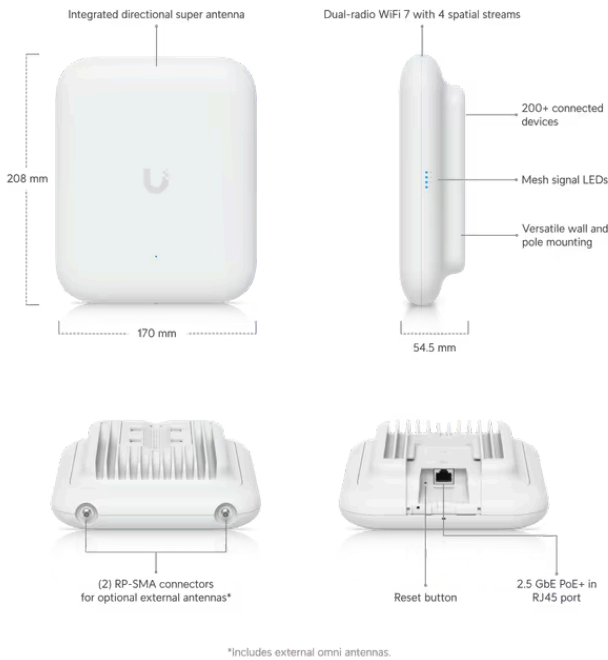

WiFi Switching Cloud Keys & Gateways Camera Security Door Access Power Tech New I

WiFi > U7 Outdoor

Datasheet

In The Box

Marketing Images

Installation Guide

Mechanical

| | |
|----------------------------|---|
| Dimensions | 170 x 208 x 54.5 mm (6.7 x 8.2 x 2.1") |
| Weight | 1.2 kg (2.6 lb) |
| Enclosure material | UV-stabilized polycarbonate, aluminum alloy |
| Mount material | Polycarbonate, SGCC steel |
| Pole mount diameter | 25–60 mm (1–2.36") on pipe outer diameter |
| Wind survivability | 74.6 N at 200 km/h (16.8 lbf at 125 mph) |

Weatherproofing IPX6

Hardware

| | |
|--------------------------------|--|
| Networking interface | (1) 1/2.5 GbE RJ45 port |
| Management interface | Ethernet |
| Power method | PoE+ |
| Power supply | UniFi PoE Switch |
| Supported voltage range | 42.5—57V DC |
| Max. power consumption | 19W |
| Max. TX power | |
| 2.4 GHz | 23 dBm |
| 5 GHz | 26 dBm |
| 6 GHz | - |
| MIMO | |
| 2.4 GHz | 2 x 2 |
| 5 GHz | 2 x 2 |
| 6 GHz | - |
| Throughput rate | |
| 2.4 GHz | 688 Mbps |
| 5 GHz | 4324 Mbps |
| 6 GHz | - |
| Antenna gain | |
| 2.4 GHz | Directional internal: 8 dBi / External omni: 3 dBi |
| 5 GHz | Directional internal: 12.5 dBi / External omni: 4 dBi |
| 6 GHz | - |
| Antenna beamwidth | |
| 2.4 GHz | 90° |
| 5 GHz | 45° |
| 6 GHz | - |
| Antennas | (1) Directional internal antenna (2) External omni antennas (2) RP-SMA connectors for external antenna |
| LEDs | (1) Power: white/blue (4) Mesh signal: blue |
| Button | Factory reset |
| Mounting | Wall, ceiling, pole (Included) |