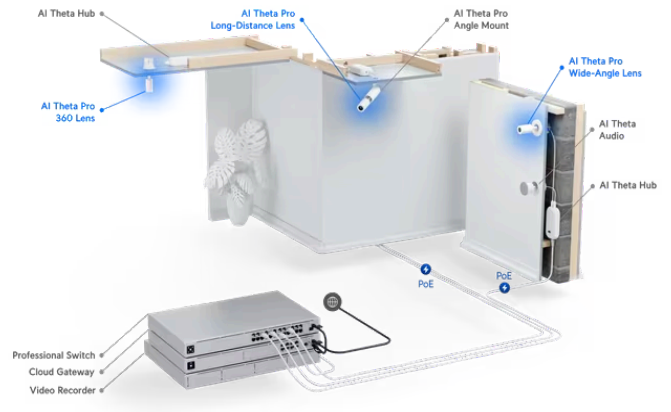

Tech Specs

UniFi UISP Branding

- Switching
- WiFi
- Camera Security
- Door Access
- CloudKeys & Gateways
- Power Tech
- New I

Camera Security > [AI Theta Pro Wide-Angle Lens](#)

Datasheet

Marketing Images

Installation Guide

Mechanical

Dimensions	Ø36.6 x 58.9 mm (Ø1.4 x 2.3")
Weight	50 g (1.8 oz)
Enclosure material	Aluminum alloy, polycarbonate
Mounting material	Polycarbonate
Weatherproofing	Indoor only

Optics

Sensor	8MP 1/1.8"
Lens	Fixed focal length
View angle	H: 110.4°, V: 62.1°, D: 126.6°

Video

24/06/24, 15:28

UniFi AI Theta Pro Wide-Angle Lens - Tech Specs

Video compression	H.264
Resolution	8MP 3840 x 2160 (16:9)
Max. frame rate	24 FPS
Image settings	Color, brightness, sharpness, contrast, white balance, exposure control, 2DNR, 3DNR, NR by motion, masking, text overlay

System

Power method	Theta proprietary
Power supply	5V DC, 0.5A
Max. power consumption	2.5W
Mounting	Wall, ceiling mount (Included) Angle mount (Sold separately)
Ambient operating temperature	0 to 40° C (32 to 104° F)
Ambient operating humidity	10 to 90% noncondensing
Certifications	FCC, IC, CE